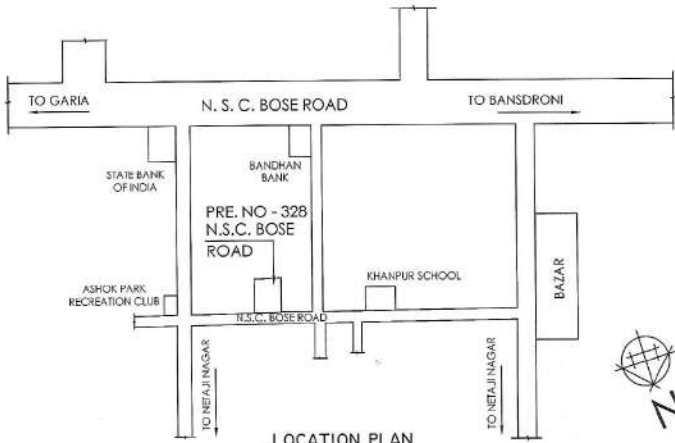

SHREEGURU APARTMENT situated at Premises No-20, South Raynagar, PO & PS-Bansdrani, Kolkata-700070

Latitude 22° 27' 59" N  
Longitude 88° 22' 33.04" E

**LOCATION PLAN**  
SCALE-1:4000

*Kush Kundu*  
KUSH KUNDU (D.C.E.)  
L.B.S. of K.M.C.  
Lic. No. 1412/1  
90E, Jadunath Ukil Road  
Kolkata-700 041  
SIGNATURE OF L.B.S.